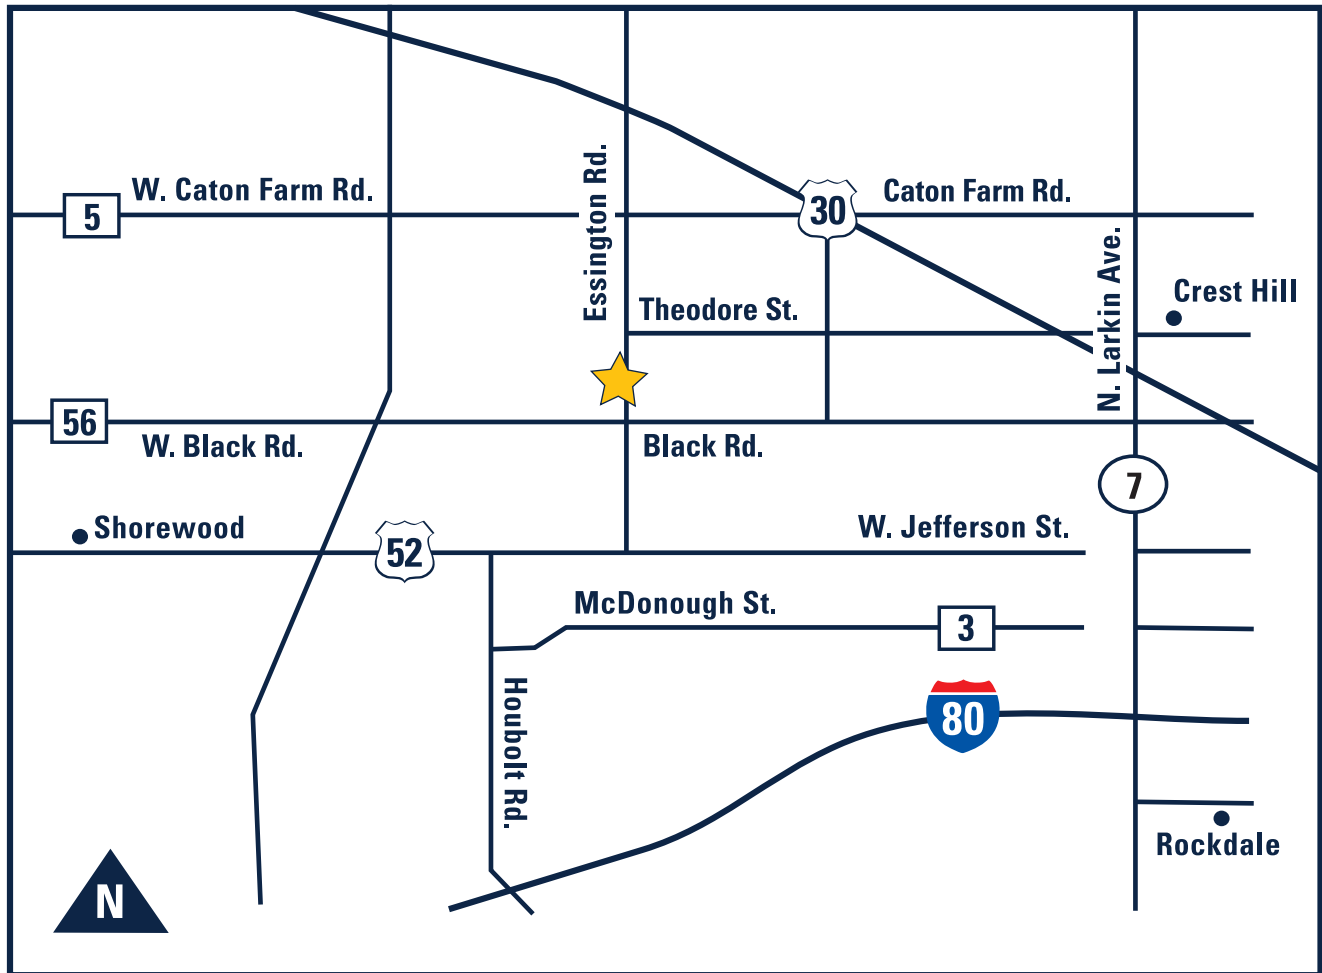

Joliet

951 Essington Road, Joliet, IL 60435

Phone: 815-744-4551

Fax: 815-744-4756

Office hours: 8 a.m. to 5 p.m., Mon - Fri

Located on Essington Rd, just north of Black Road. The parking lot is accessible from Essington Rd.

If you are using I-55, exit on Route 52. Go east on Route 52 (Jefferson Street) to Essington Rd. Go north for about 1 mile.

From I-80, exit on Larkin Avenue North. Proceed to Jefferson Street and turn left. Take Jefferson St. to Essington Rd. Go north for about 1 mile.